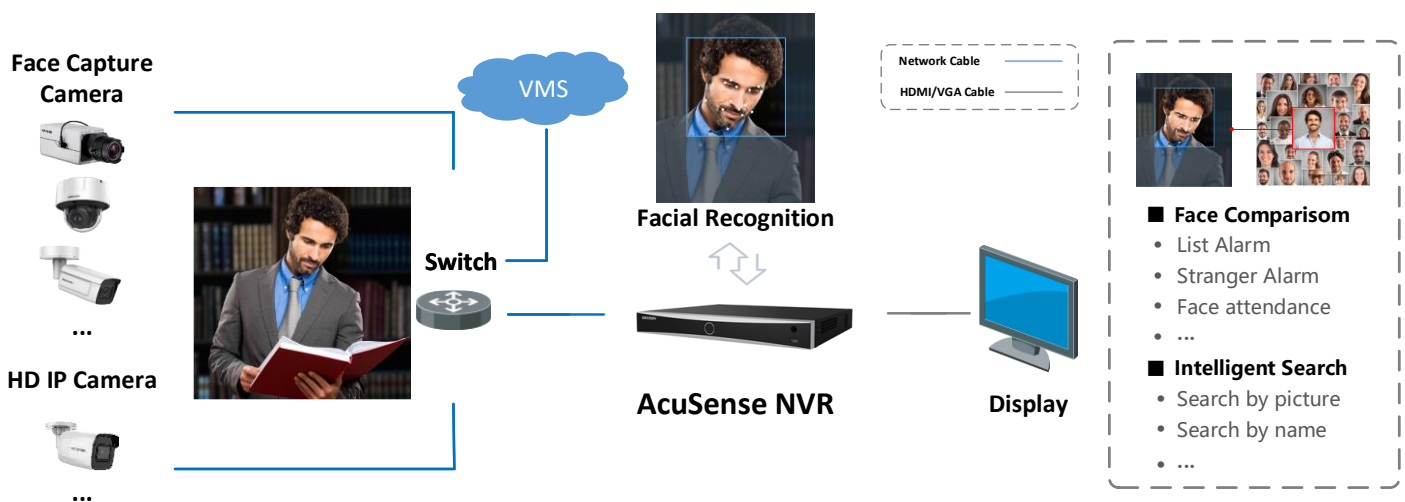

Network & Ethernet Access

- 2 self-adaptive 10/100/1000 Mbps Ethernet interfaces
- Hik-Connect & DDNS (Dynamic Domain Name System) for easy network management
- Smooth streaming technology
- Support web access without plug-in

Typical Application

Facial Recognition and Face Picture Comparison

Modeling and analyzing face pictures captured by cameras. Realize blacklist alarm and stranger alarm via face picture library. Search target people by picture and name features.