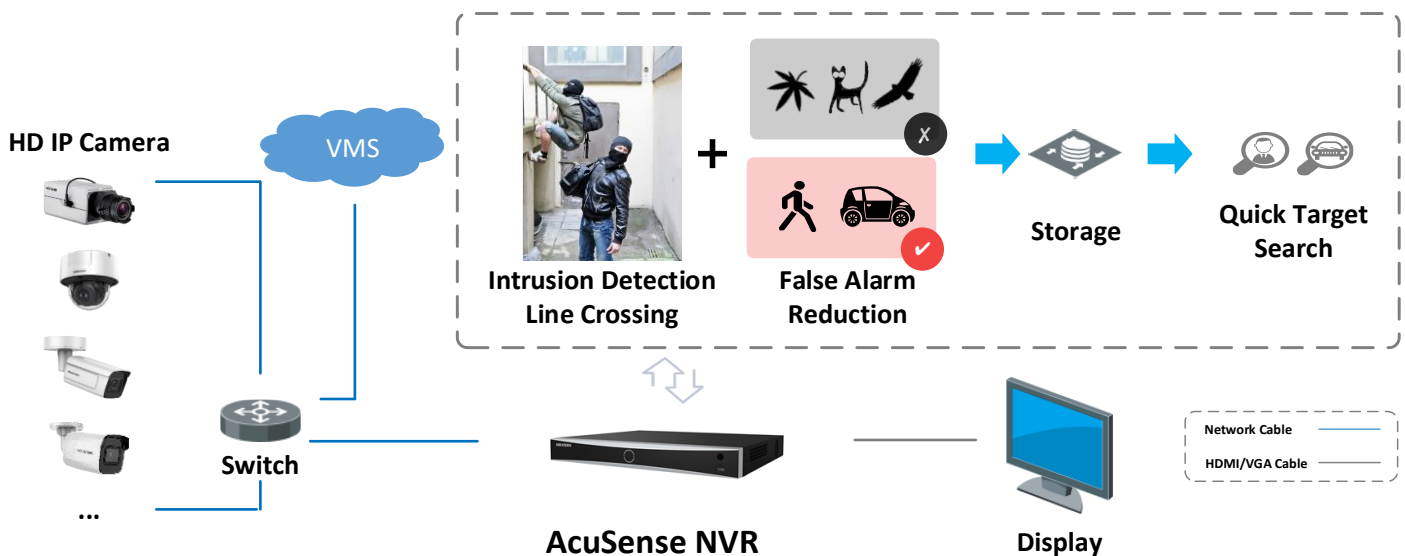

Perimeter Protection

Adopt deep learning algorithm to reduce false alarm, effectively reduces the false alarm caused by tree branches, leaves, shadow, light, vehicles, small animals, etc.