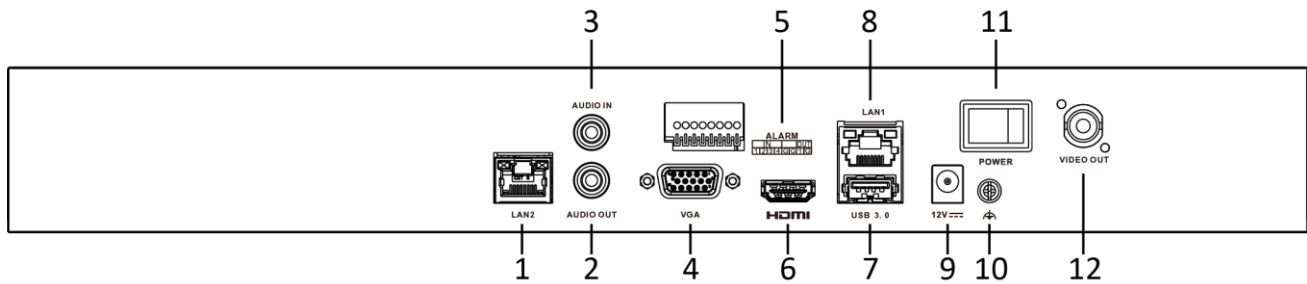

Physical Interface

No.	Description	No.	Description
1	LAN2 Network Interface	7	USB 3.0 interface
2	AUDIO OUT	8	LAN1 Network Interface
3	AUDIO IN	9	Power Supply
4	VGA Interface	10	GND
5	Alarm In/Alarm Out	11	Power Switch
6	HDMI Interface	12	VIDEO OUT